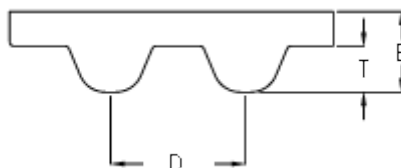

Data Sheet

Article number: 602932750578

Description: Gates timing belt POWERGRIP®
GTX 924 14MX 85

Measures

| | |
|-----------------|---------------|
| D (Pitch) | = 14 |
| Height B mm | = 10 |
| Height T mm | = 6 |
| Length | = 924 |
| Number of teeth | = 66 |
| Type | = 924 14MX 85 |
| Width | = 85 |